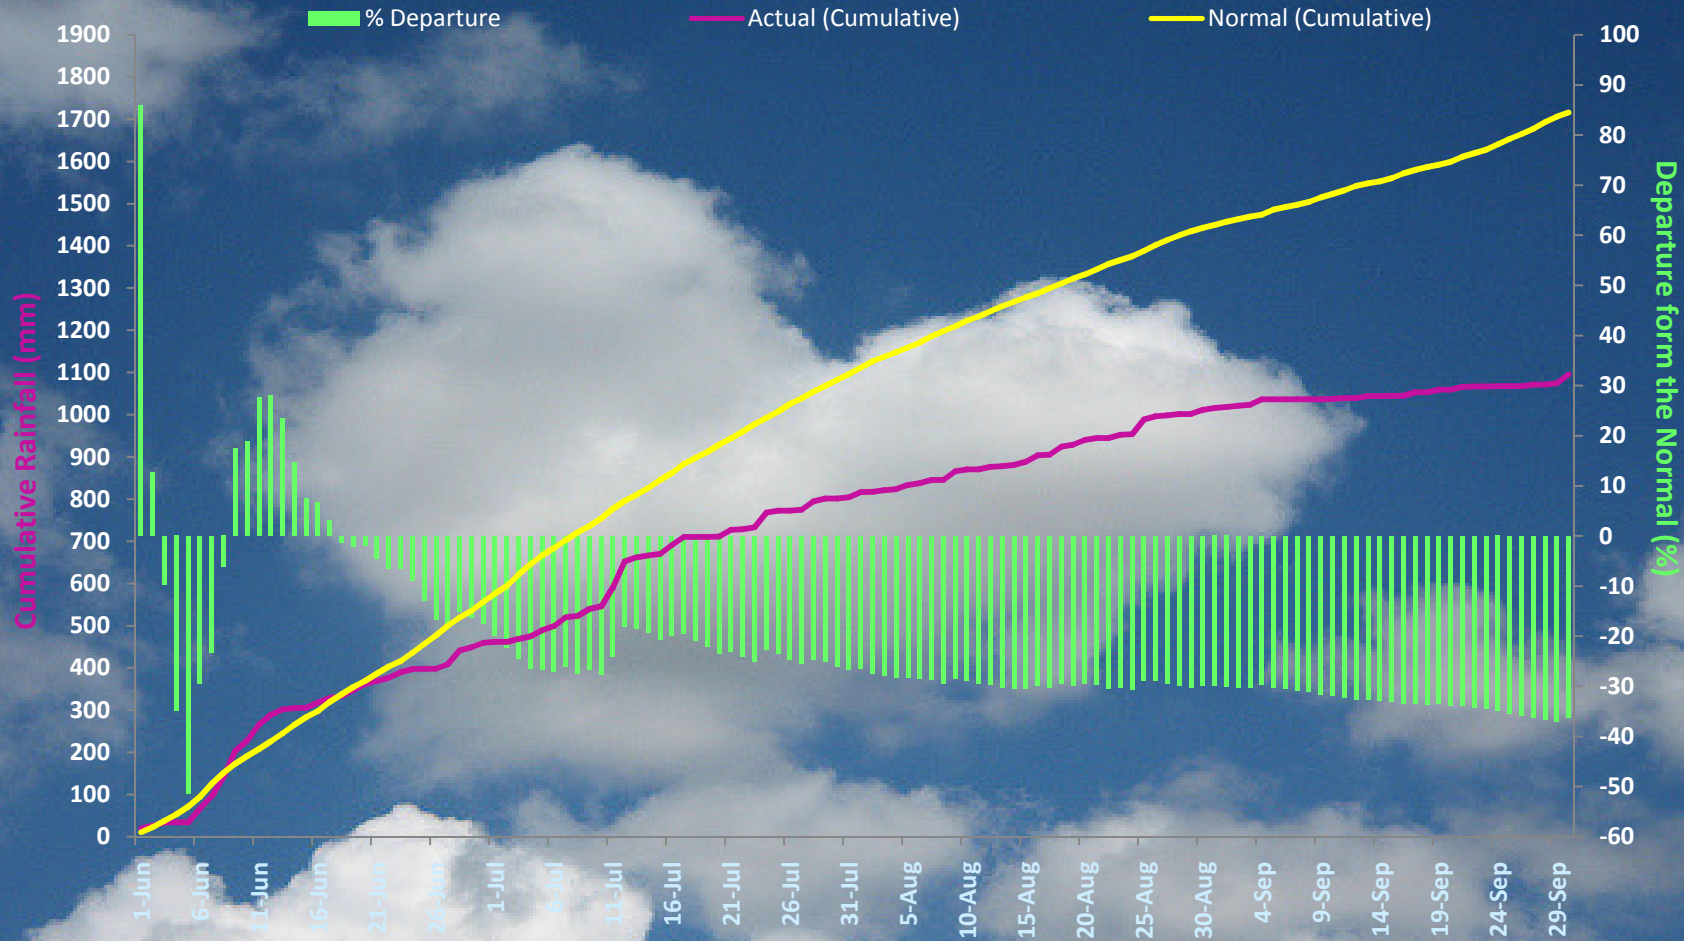

SOUTH WEST MONSOON SEASON (%) DEPARTURE = -27.5 %

PERFORMANCE OF SOUTH WEST MONSOON 2016 OVER MALAPPURAM From 01-Jun-2016 to 30-Sep-2016

CUMULATIVE RAINFALL FOR MALAPPURAM- SW MONSOON 2016

SOUTH WEST MONSOON SEASON (%) DEPARTURE = -39.3 %

PERFORMANCE OF SOUTH WEST MONSOON 2016 OVER PALAKKAD From 01-Jun-2016 to 30-Sep-2016

CUMULATIVE RAINFALL FOR PALAKKAD- SW MONSOON 2016

SOUTH WEST MONSOON SEASON (%) DEPARTURE = -34.2 %

PERFORMANCE OF SOUTH WEST MONSOON 2016 OVER PATHANAMTHITTA From 01-Jun-2016 to 30-Sep-2016

CUMULATIVE RAINFALL FOR PATHANAMTHITTA- SW MONSOON 2016

SOUTH WEST MONSOON SEASON (%) DEPARTURE = -36.2 %

PERFORMANCE OF SOUTH WEST MONSOON 2016 OVER THIRUVANANTHAPURAM

From 01-Jun-2016 to 30-Sep-2016

PERFORMANCE OF SOUTH WEST MONSOON 2016 OVER THRISSUR From 01-Jun-2016 to 30-Sep-2016