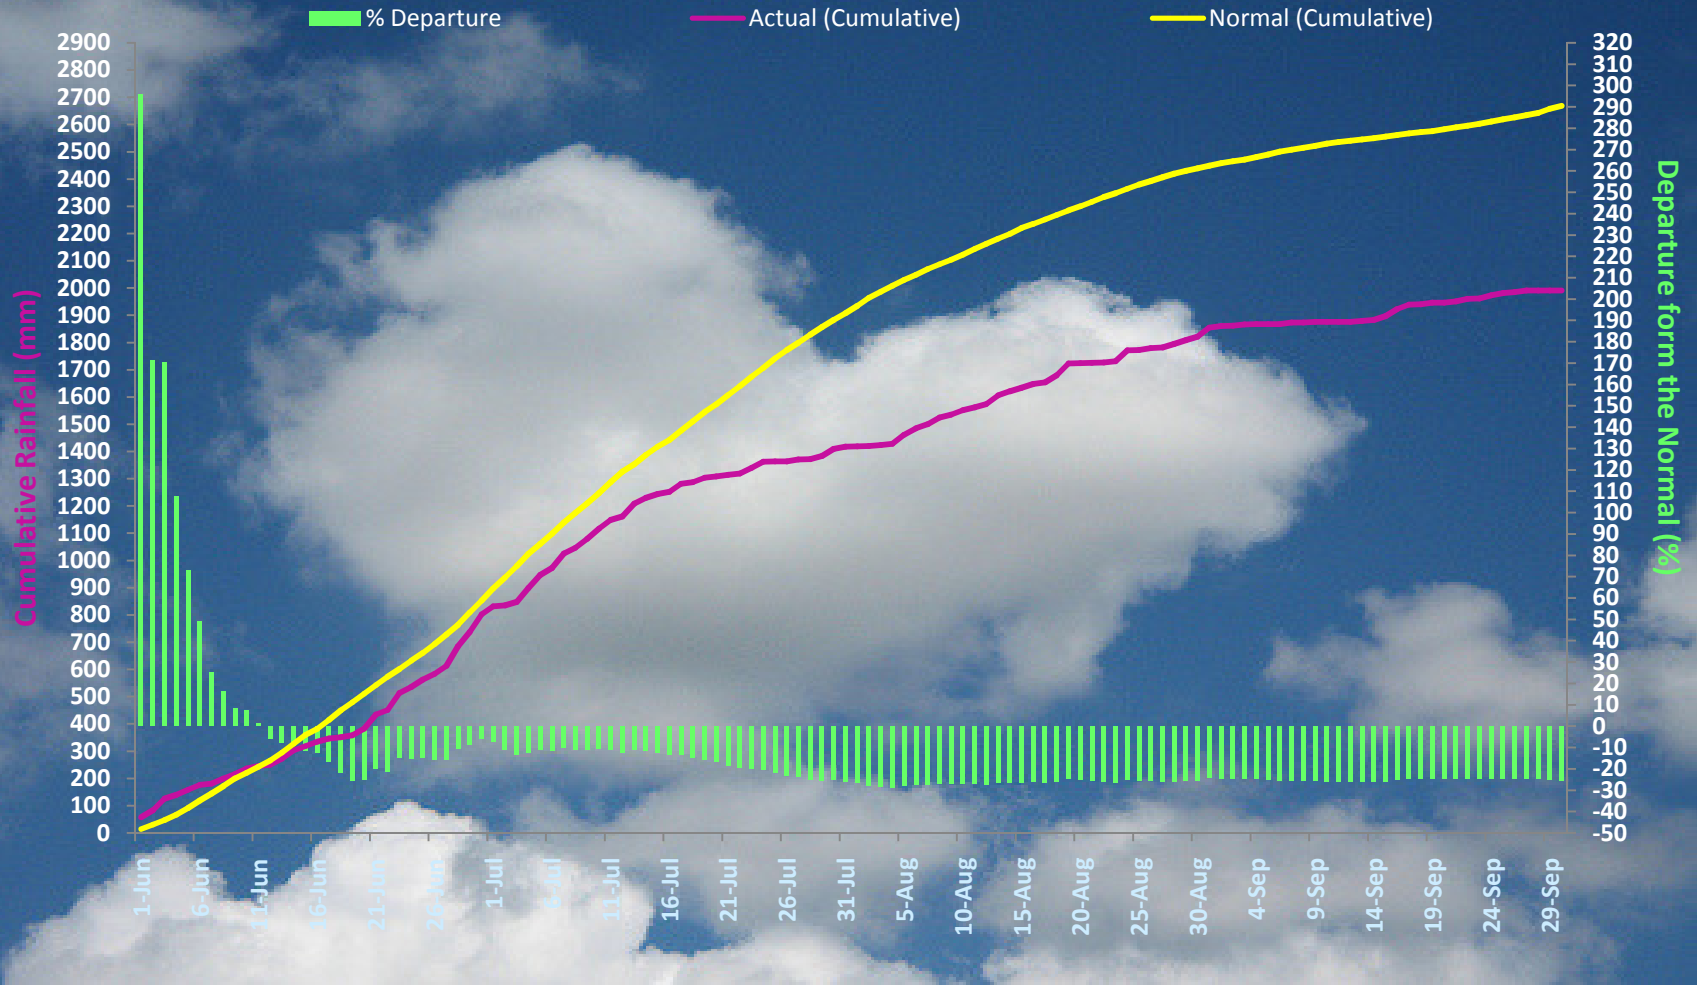

From 01-Jun-2016 to 30-Sep-2016

CUMULATIVE RAINFALL FOR ALAPPUZHA - SW MONSOON 2016

SOUTH WEST MONSOON SEASON (%) DEPARTURE = -35.0 %

PERFORMANCE OF SOUTH WEST MONSOON 2016 OVER ERNAKULAM From 01-Jun-2016 to 30-Sep-2016

CUMULATIVE RAINFALL FOR ERNAKULAM- SW MONSOON 2016

SOUTH WEST MONSOON SEASON (%) DEPARTURE = -24.0 %

PERFORMANCE OF SOUTH WEST MONSOON 2016 OVER IDUKKI From 01-Jun-2016 to 30-Sep-2016

CUMULATIVE RAINFALL FOR IDUKKI- SW MONSOON 2016

SOUTH WEST MONSOON SEASON (%) DEPARTURE = -31.0 %

PERFORMANCE OF SOUTH WEST MONSOON 2016 OVER KANNUR From 01-Jun-2016 to 30-Sep-2016

CUMULATIVE RAINFALL FOR KANNUR- SW MONSOON 2016

SOUTH WEST MONSOON SEASON (%) DEPARTURE = -25.4 %

PERFORMANCE OF SOUTH WEST MONSOON 2016 OVER KASARAGOD

From 01-Jun-2016 to 30-Sep-2016

CUMULATIVE RAINFALL FOR KASARAGOD- SW MONSOON 2016

SOUTH WEST MONSOON SEASON (%) DEPARTURE = -25.1 %

PERFORMANCE OF SOUTH WEST MONSOON 2016 OVER KOLLAM