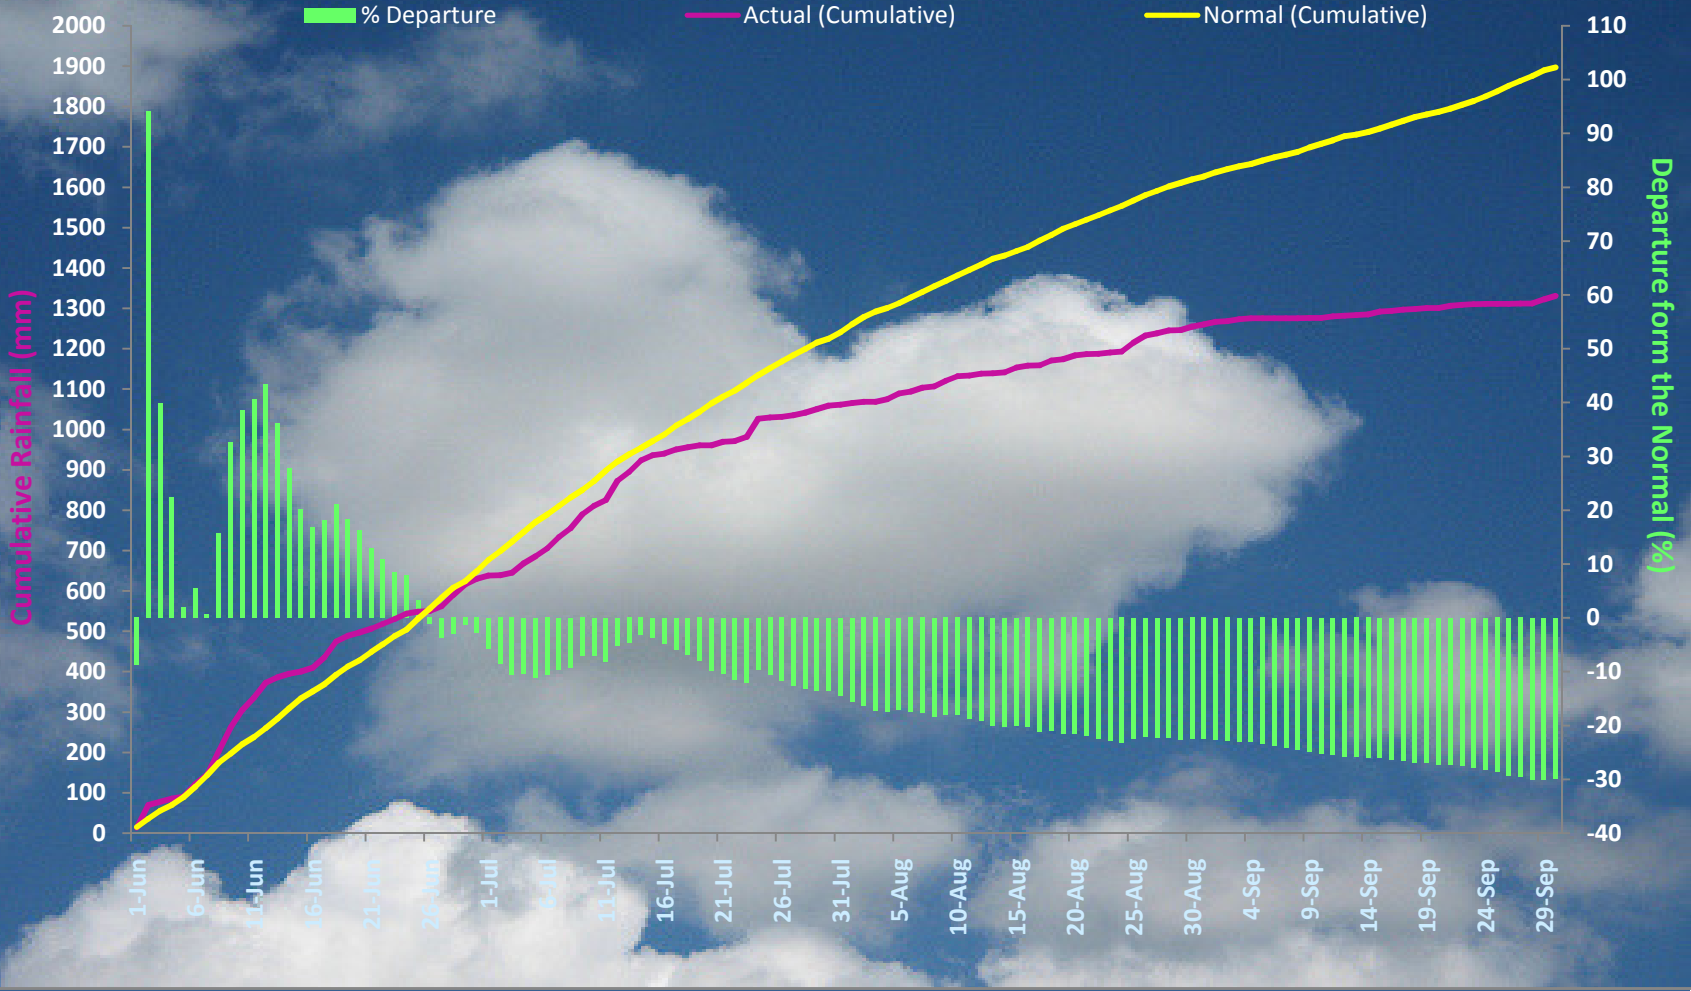

PERFORMANCE OF SOUTH WEST MONSOON 2016 OVER KASARAGOD

From 01-Jun-2016 to 30-Sep-2016

CUMULATIVE RAINFALL FOR KASARAGOD- SW MONSOON 2016

SOUTH WEST MONSOON SEASON (%) DEPARTURE = -25.1 %

PERFORMANCE OF SOUTH WEST MONSOON 2016 OVER KOLLAM

From 01-Jun-2016 to 30-Sep-2016

CUMULATIVE RAINFALL FOR KOLLAM- SW MONSOON 2016

SOUTH WEST MONSOON SEASON (%) DEPARTURE = -28.6 %

PERFORMANCE OF SOUTH WEST MONSOON 2016 OVER KOTTAYAM
From 01-Jun-2016 to 30-Sep-2016

CUMULATIVE RAINFALL FOR KOTTAYAM- SW MONSOON 2016

SOUTH WEST MONSOON SEASON (%) DEPARTURE = -29.9 %

PERFORMANCE OF SOUTH WEST MONSOON 2016 OVER KOZHIKODE
From 01-Jun-2016 to 30-Sep-2016

CUMULATIVE RAINFALL FOR KOZHIKODE- SW MONSOON 2016

SOUTH WEST MONSOON SEASON (%) DEPARTURE = -27.5 %

PERFORMANCE OF SOUTH WEST MONSOON 2016 OVER MALAPPURAM From 01-Jun-2016 to 30-Sep-2016

CUMULATIVE RAINFALL FOR MALAPPURAM- SW MONSOON 2016

SOUTH WEST MONSOON SEASON (%) DEPARTURE = -39.3 %