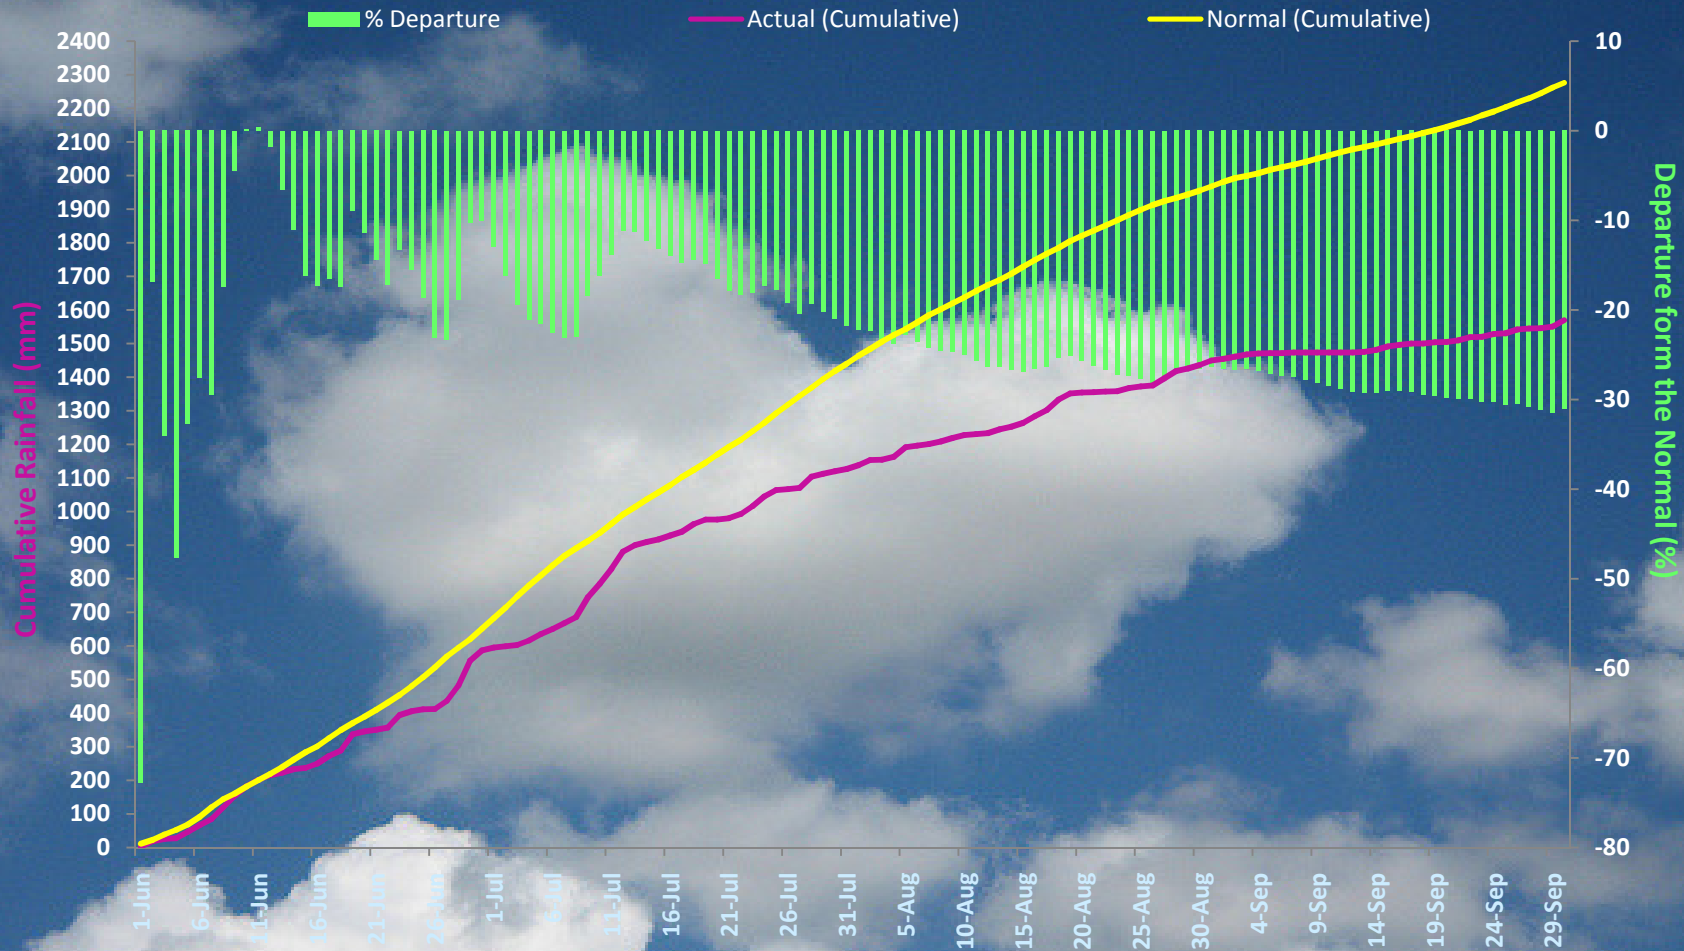

PERFORMANCE OF SOUTH WEST MONSOON 2016 OVER KERALA From 01-Jun-2016 to 30-Sep-2016

CUMULATIVE RAINFALL FOR KERALA - SW MONSOON 2016

SOUTH WEST MONSOON SEASON (% DEPARTURE = -33.7 %

PERFORMANCE OF SOUTH WEST MONSOON 2016 OVER ALAPPUZHA

From 01-Jun-2016 to 30-Sep-2016

CUMULATIVE RAINFALL FOR ALAPPUZHA - SW MONSOON 2016

SOUTH WEST MONSOON SEASON (%) DEPARTURE = -35.0 %

PERFORMANCE OF SOUTH WEST MONSOON 2016 OVER ERNAKULAM From 01-Jun-2016 to 30-Sep-2016

CUMULATIVE RAINFALL FOR ERNAKULAM- SW MONSOON 2016

SOUTH WEST MONSOON SEASON (%) DEPARTURE = -24.0 %

PERFORMANCE OF SOUTH WEST MONSOON 2016 OVER IDUKKI From 01-Jun-2016 to 30-Sep-2016

CUMULATIVE RAINFALL FOR IDUKKI- SW MONSOON 2016

PERFORMANCE OF SOUTH WEST MONSOON 2016 OVER KASARAGOD

From 01-Jun-2016 to 30-Sep-2016

CUMULATIVE RAINFALL FOR KASARAGOD- SW MONSOON 2016

SOUTH WEST MONSOON SEASON (%) DEPARTURE = -25.1 %

PERFORMANCE OF SOUTH WEST MONSOON 2016 OVER KOLLAM