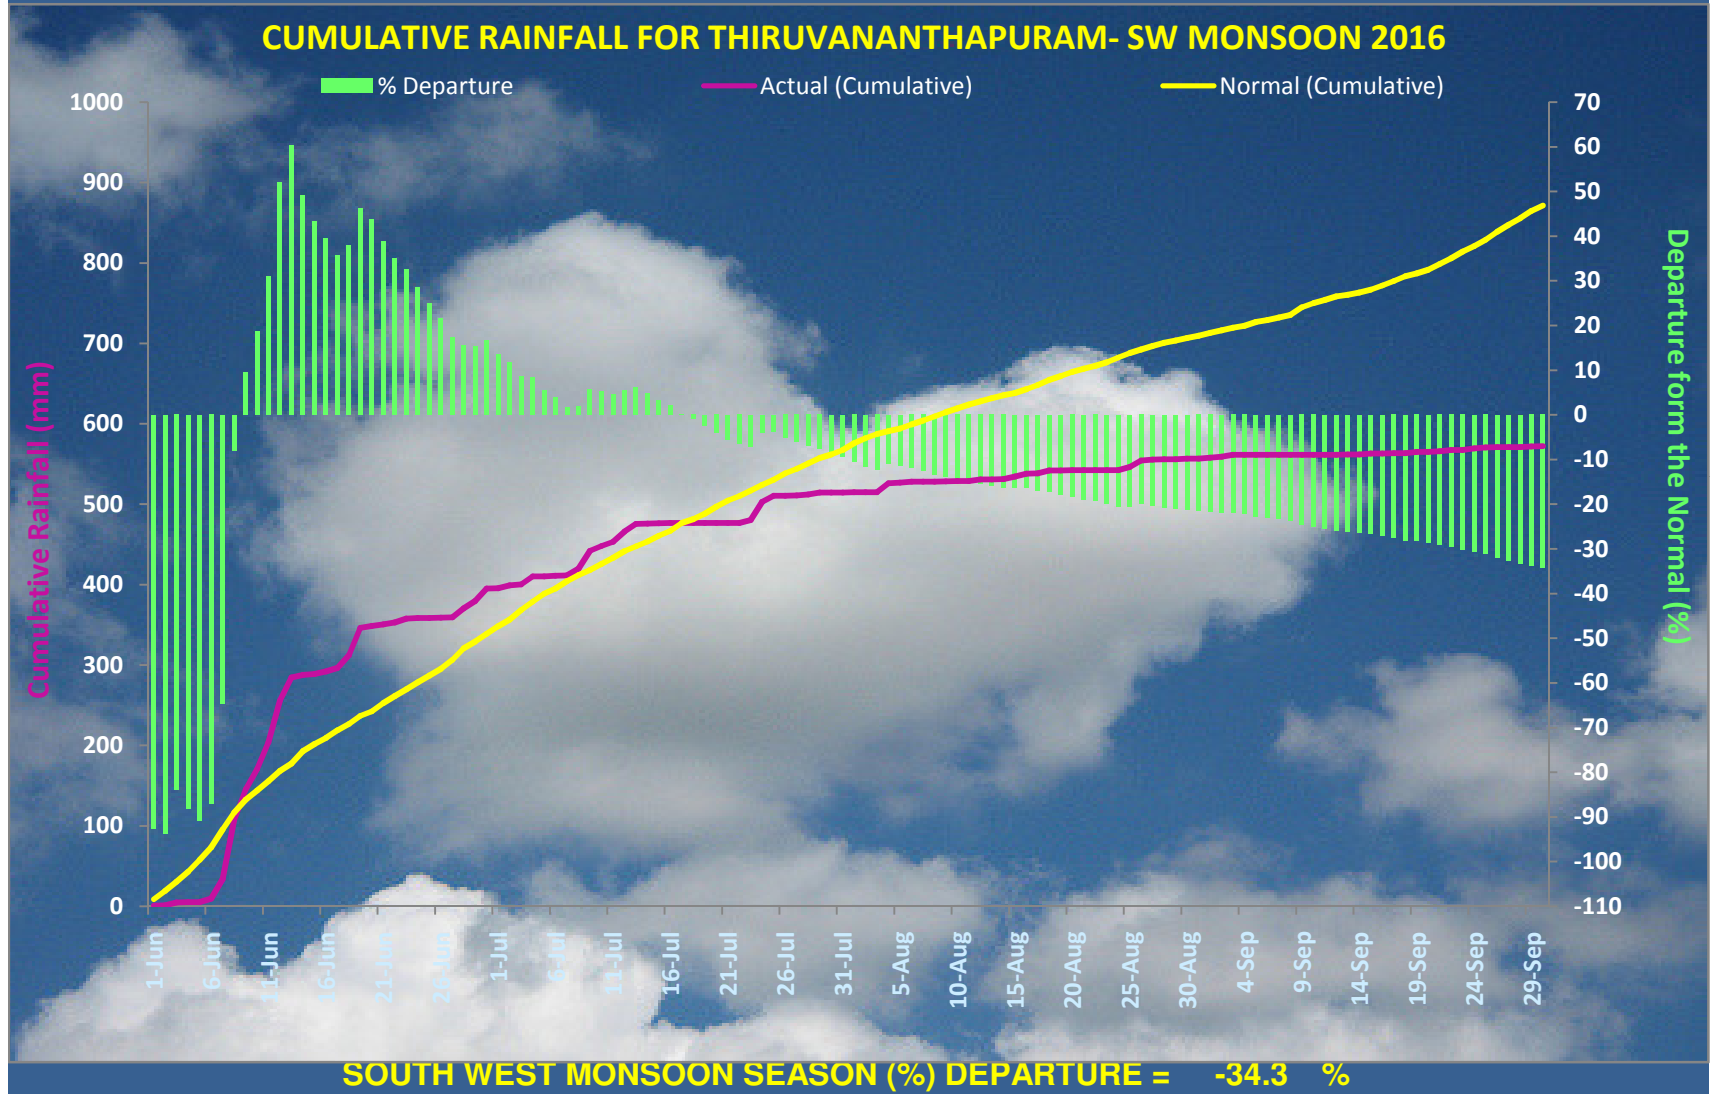

CUMULATIVE RAINFALL FOR KOTTAYAM- SW MONSOON 2016

SOUTH WEST MONSOON SEASON (%) DEPARTURE = -29.9 %

PERFORMANCE OF SOUTH WEST MONSOON 2016 OVER KOZHIKODE
From 01-Jun-2016 to 30-Sep-2016

CUMULATIVE RAINFALL FOR KOZHIKODE- SW MONSOON 2016

SOUTH WEST MONSOON SEASON (%) DEPARTURE = -27.5 %

PERFORMANCE OF SOUTH WEST MONSOON 2016 OVER MALAPPURAM From 01-Jun-2016 to 30-Sep-2016

CUMULATIVE RAINFALL FOR MALAPPURAM- SW MONSOON 2016

SOUTH WEST MONSOON SEASON (%) DEPARTURE = -39.3 %

PERFORMANCE OF SOUTH WEST MONSOON 2016 OVER PALAKKAD From 01-Jun-2016 to 30-Sep-2016

CUMULATIVE RAINFALL FOR PALAKKAD- SW MONSOON 2016

SOUTH WEST MONSOON SEASON (%) DEPARTURE = -34.2 %

PERFORMANCE OF SOUTH WEST MONSOON 2016 OVER PATHANAMTHITTA From 01-Jun-2016 to 30-Sep-2016

CUMULATIVE RAINFALL FOR PATHANAMTHITTA- SW MONSOON 2016

SOUTH WEST MONSOON SEASON (%) DEPARTURE = -36.2 %

PERFORMANCE OF SOUTH WEST MONSOON 2016 OVER THIRUVANANTHAPURAM

From 01-Jun-2016 to 30-Sep-2016

PERFORMANCE OF SOUTH WEST MONSOON 2016 OVER THRISSUR From 01-Jun-2016 to 30-Sep-2016