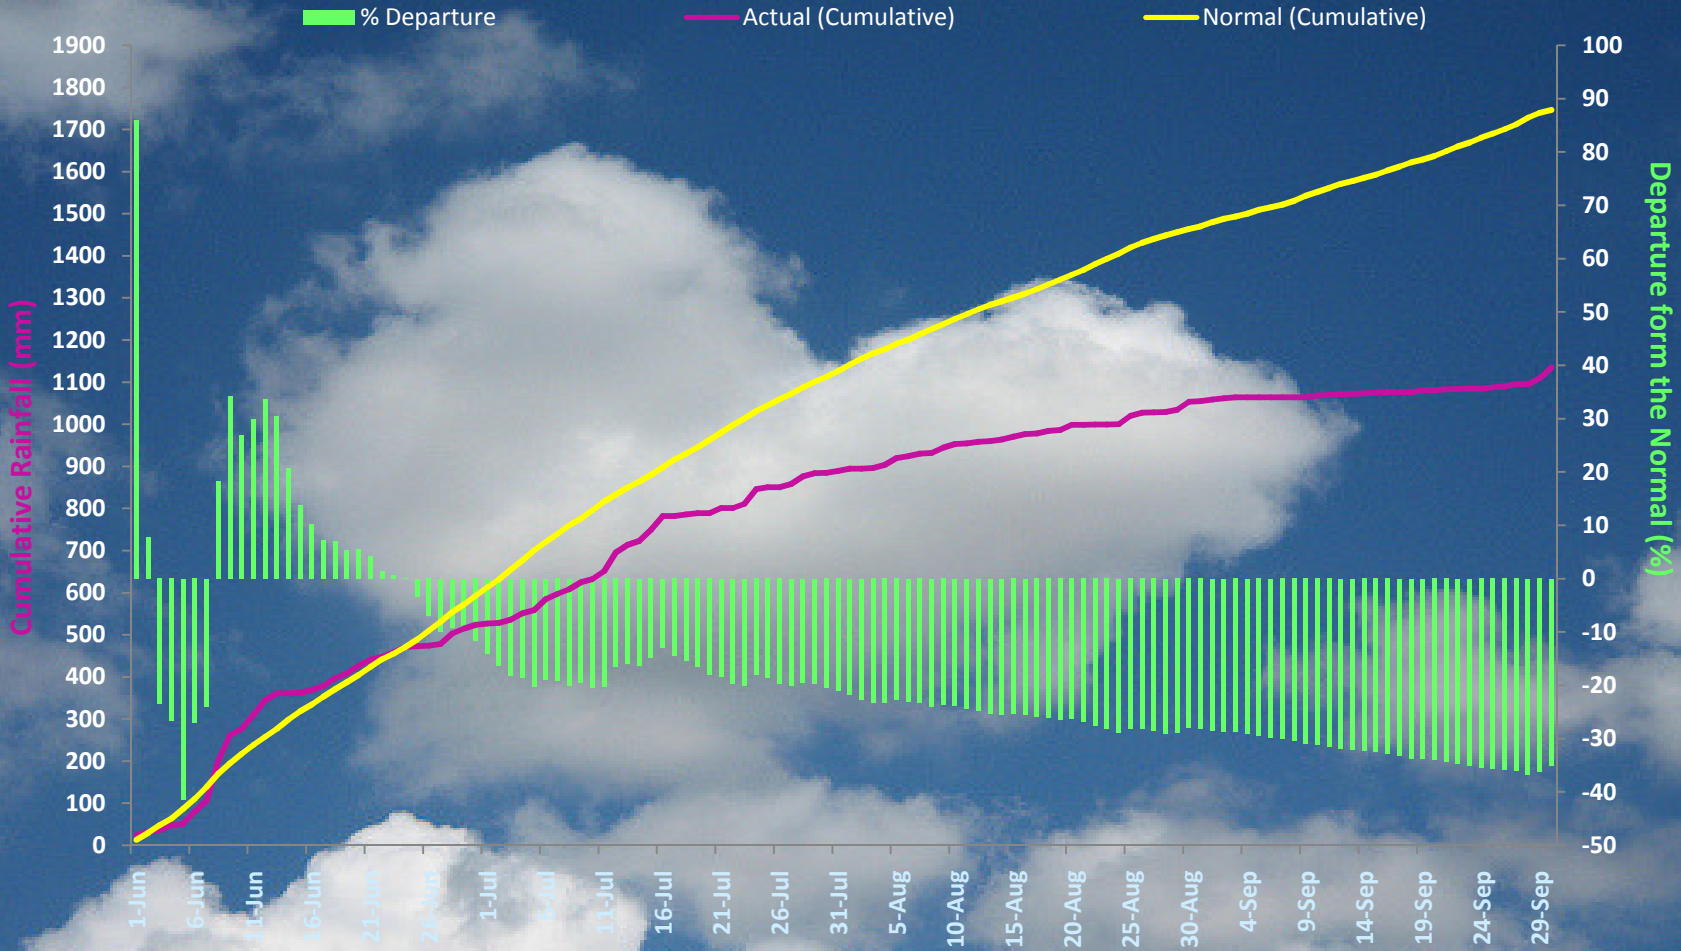

PERFORMANCE OF SOUTH WEST MONSOON 2016 OVER KERALA From 01-Jun-2016 to 30-Sep-2016

CUMULATIVE RAINFALL FOR KERALA - SW MONSOON 2016

SOUTH WEST MONSOON SEASON (% DEPARTURE = -33.7 %

PERFORMANCE OF SOUTH WEST MONSOON 2016 OVER ALAPPUZHA

From 01-Jun-2016 to 30-Sep-2016

CUMULATIVE RAINFALL FOR ALAPPUZHA - SW MONSOON 2016

SOUTH WEST MONSOON SEASON (%) DEPARTURE = -35.0 %

PERFORMANCE OF SOUTH WEST MONSOON 2016 OVER ERNAKULAM From 01-Jun-2016 to 30-Sep-2016

CUMULATIVE RAINFALL FOR ERNAKULAM- SW MONSOON 2016

SOUTH WEST MONSOON SEASON (%) DEPARTURE = -24.0 %

PERFORMANCE OF SOUTH WEST MONSOON 2016 OVER IDUKKI From 01-Jun-2016 to 30-Sep-2016

CUMULATIVE RAINFALL FOR IDUKKI- SW MONSOON 2016