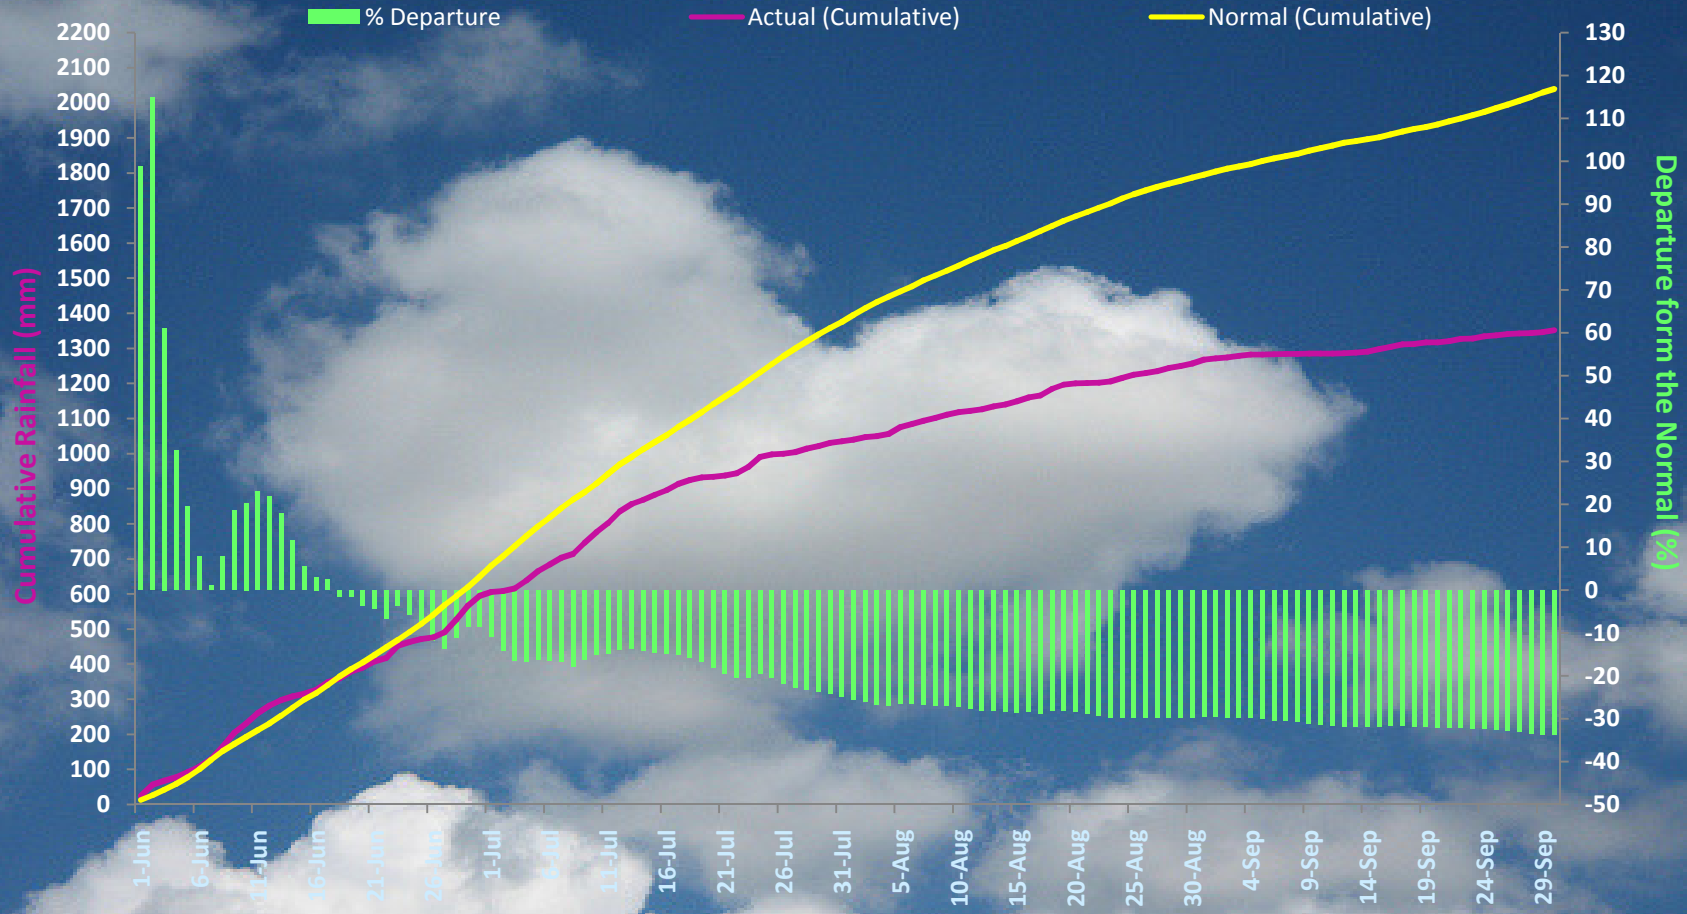

PERFORMANCE OF SOUTH WEST MONSOON 2016 OVER KERALA From 01-Jun-2016 to 30-Sep-2016

CUMULATIVE RAINFALL FOR KERALA - SW MONSOON 2016

SOUTH WEST MONSOON SEASON (% DEPARTURE = -33.7 %

PERFORMANCE OF SOUTH WEST MONSOON 2016 OVER ALAPPUZHA

From 01-Jun-2016 to 30-Sep-2016

CUMULATIVE RAINFALL FOR ALAPPUZHA - SW MONSOON 2016

SOUTH WEST MONSOON SEASON (%) DEPARTURE = -35.0 %

PERFORMANCE OF SOUTH WEST MONSOON 2016 OVER ERNAKULAM From 01-Jun-2016 to 30-Sep-2016

CUMULATIVE RAINFALL FOR ERNAKULAM- SW MONSOON 2016

SOUTH WEST MONSOON SEASON (%) DEPARTURE = -24.0 %

PERFORMANCE OF SOUTH WEST MONSOON 2016 OVER IDUKKI From 01-Jun-2016 to 30-Sep-2016

CUMULATIVE RAINFALL FOR IDUKKI- SW MONSOON 2016