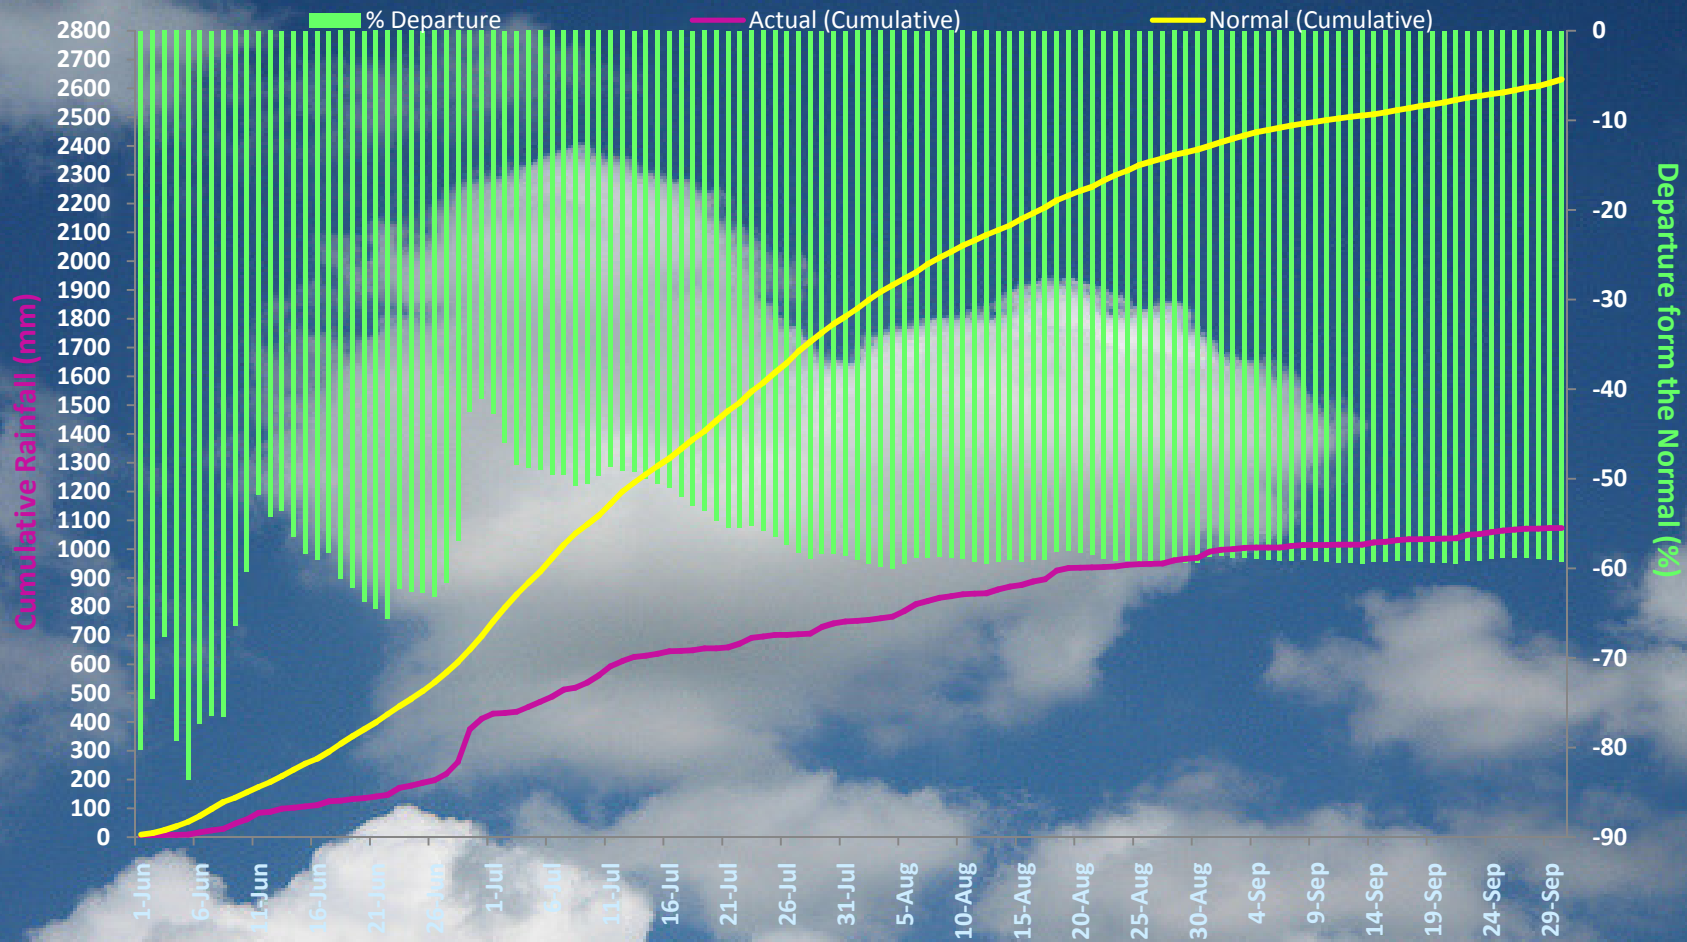

CUMULATIVE RAINFALL FOR PATHANAMTHITTA- SW MONSOON 2016

SOUTH WEST MONSOON SEASON (%) DEPARTURE = -36.2 %

PERFORMANCE OF SOUTH WEST MONSOON 2016 OVER THIRUVANANTHAPURAM

From 01-Jun-2016 to 30-Sep-2016

PERFORMANCE OF SOUTH WEST MONSOON 2016 OVER THRISSUR From 01-Jun-2016 to 30-Sep-2016

CUMULATIVE RAINFALL FOR THRISSUR- SW MONSOON 2016

SOUTH WEST MONSOON SEASON (%) DEPARTURE = -44.5 %

PERFORMANCE OF SOUTH WEST MONSOON 2016 OVER WAYANAD

From 01-Jun-2016 to 30-Sep-2016

CUMULATIVE RAINFALL FOR WAYANAD- SW MONSOON 2016

SOUTH WEST MONSOON SEASON (%) DEPARTURE = -59.2 %

PERFORMANCE OF SOUTH WEST MONSOON 2016 OVER LAKSHADWEEP From 01-Jun-2016 to 30-Sep-2016

CUMULATIVE RAINFALL FOR LAKSHADWEEP- SW MONSOON 2016

SOUTH WEST MONSOON SEASON (%) DEPARTURE = -25.3 %