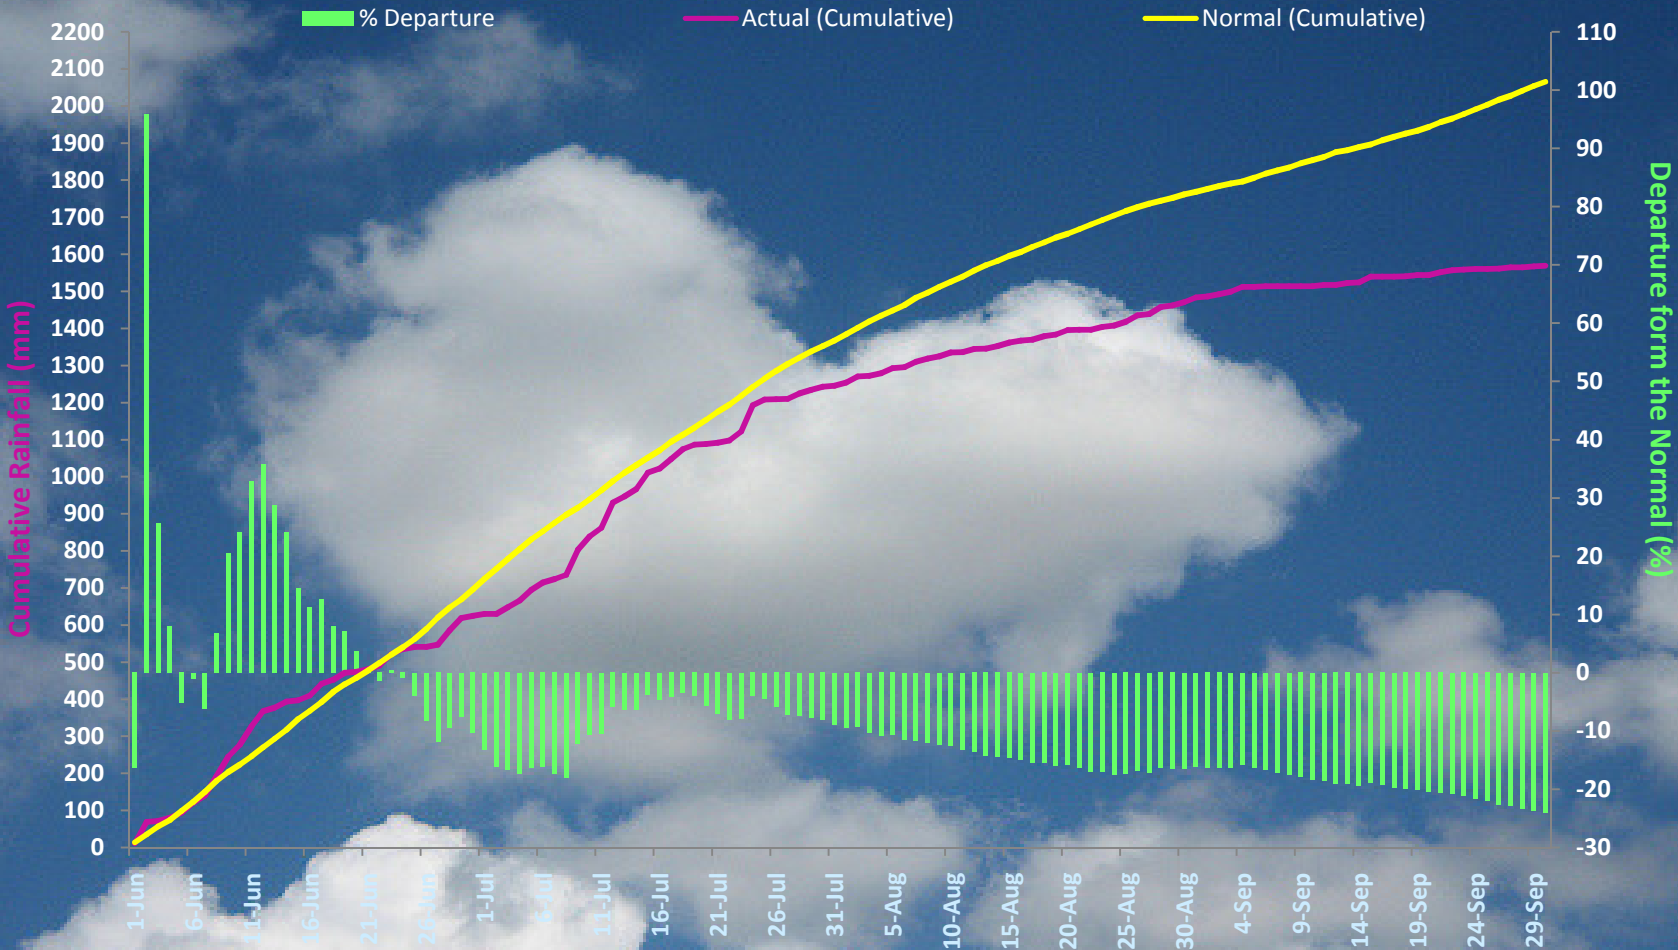

PERFORMANCE OF SOUTH WEST MONSOON 2016 OVER KERALA From 01-Jun-2016 to 30-Sep-2016

CUMULATIVE RAINFALL FOR KERALA - SW MONSOON 2016

SOUTH WEST MONSOON SEASON (% DEPARTURE = -33.7 %

PERFORMANCE OF SOUTH WEST MONSOON 2016 OVER ALAPPUZHA

From 01-Jun-2016 to 30-Sep-2016

CUMULATIVE RAINFALL FOR ALAPPUZHA - SW MONSOON 2016

SOUTH WEST MONSOON SEASON (%) DEPARTURE = -35.0 %

PERFORMANCE OF SOUTH WEST MONSOON 2016 OVER ERNAKULAM From 01-Jun-2016 to 30-Sep-2016

CUMULATIVE RAINFALL FOR ERNAKULAM- SW MONSOON 2016

SOUTH WEST MONSOON SEASON (%) DEPARTURE = -24.0 %

PERFORMANCE OF SOUTH WEST MONSOON 2016 OVER IDUKKI From 01-Jun-2016 to 30-Sep-2016

CUMULATIVE RAINFALL FOR IDUKKI- SW MONSOON 2016

PERFORMANCE OF SOUTH WEST MONSOON 2016 OVER KASARAGOD

From 01-Jun-2016 to 30-Sep-2016

CUMULATIVE RAINFALL FOR KASARAGOD- SW MONSOON 2016

SOUTH WEST MONSOON SEASON (%) DEPARTURE = -25.1 %

PERFORMANCE OF SOUTH WEST MONSOON 2016 OVER KOLLAM