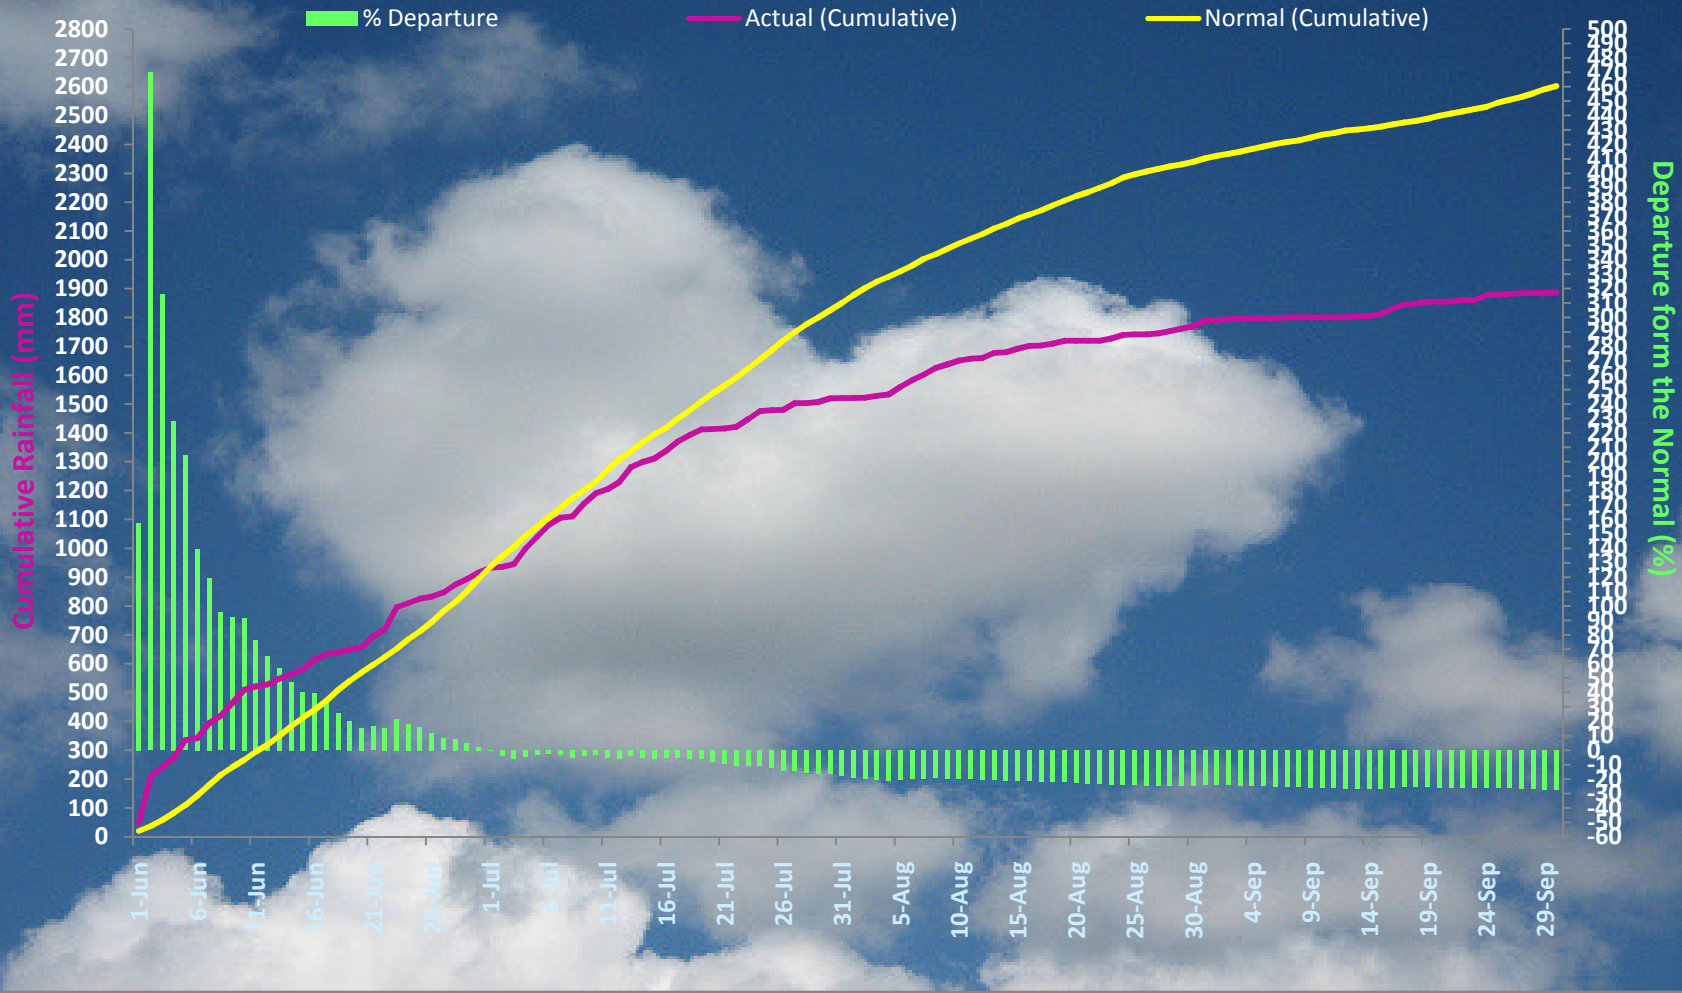

PERFORMANCE OF SOUTH WEST MONSOON 2016 OVER KASARAGOD

From 01-Jun-2016 to 30-Sep-2016

CUMULATIVE RAINFALL FOR KASARAGOD- SW MONSOON 2016

SOUTH WEST MONSOON SEASON (%) DEPARTURE = -25.1 %

PERFORMANCE OF SOUTH WEST MONSOON 2016 OVER KOLLAM

From 01-Jun-2016 to 30-Sep-2016

CUMULATIVE RAINFALL FOR KOLLAM- SW MONSOON 2016

SOUTH WEST MONSOON SEASON (%) DEPARTURE = -28.6 %

PERFORMANCE OF SOUTH WEST MONSOON 2016 OVER KOTTAYAM
From 01-Jun-2016 to 30-Sep-2016

CUMULATIVE RAINFALL FOR KOTTAYAM- SW MONSOON 2016

SOUTH WEST MONSOON SEASON (%) DEPARTURE = -29.9 %

PERFORMANCE OF SOUTH WEST MONSOON 2016 OVER KOZHIKODE
From 01-Jun-2016 to 30-Sep-2016

CUMULATIVE RAINFALL FOR KOZHIKODE- SW MONSOON 2016