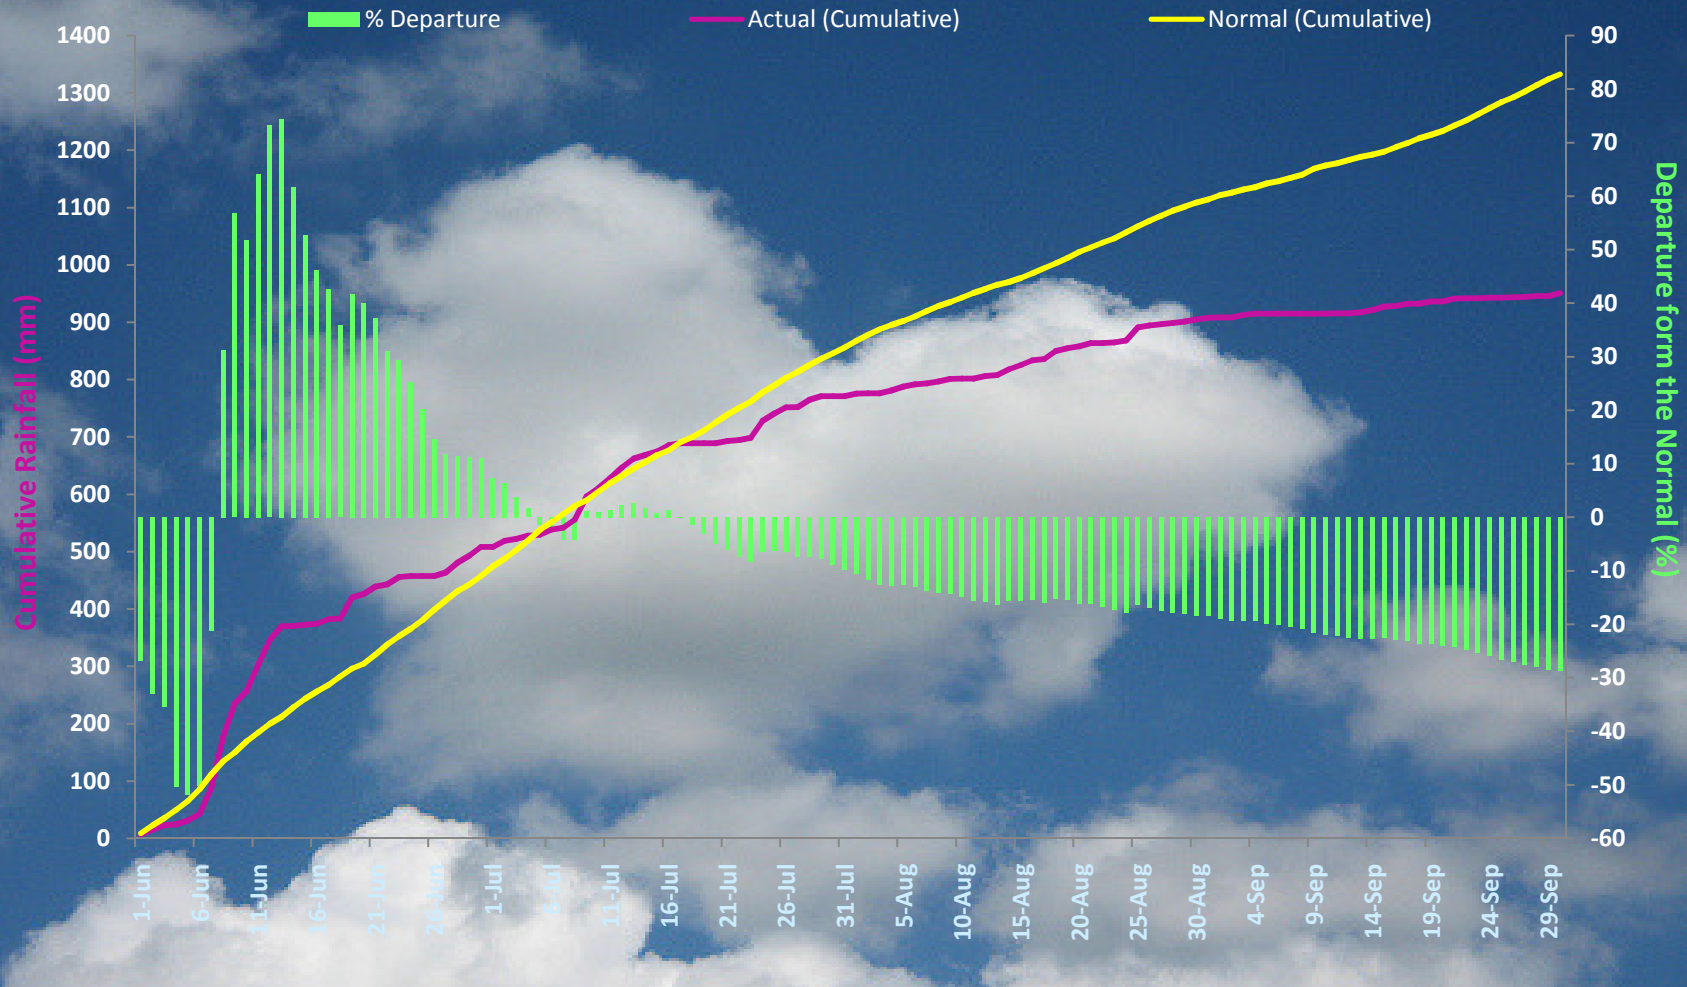

SOUTH WEST MONSOON SEASON (%) DEPARTURE = -31.0 %

PERFORMANCE OF SOUTH WEST MONSOON 2016 OVER KANNUR From 01-Jun-2016 to 30-Sep-2016

CUMULATIVE RAINFALL FOR KANNUR- SW MONSOON 2016

SOUTH WEST MONSOON SEASON (%) DEPARTURE = -25.4 %

PERFORMANCE OF SOUTH WEST MONSOON 2016 OVER KASARAGOD

From 01-Jun-2016 to 30-Sep-2016

CUMULATIVE RAINFALL FOR KASARAGOD- SW MONSOON 2016

SOUTH WEST MONSOON SEASON (%) DEPARTURE = -25.1 %

PERFORMANCE OF SOUTH WEST MONSOON 2016 OVER KOLLAM

From 01-Jun-2016 to 30-Sep-2016

CUMULATIVE RAINFALL FOR KOLLAM- SW MONSOON 2016

SOUTH WEST MONSOON SEASON (%) DEPARTURE = -28.6 %

PERFORMANCE OF SOUTH WEST MONSOON 2016 OVER KOTTAYAM
From 01-Jun-2016 to 30-Sep-2016