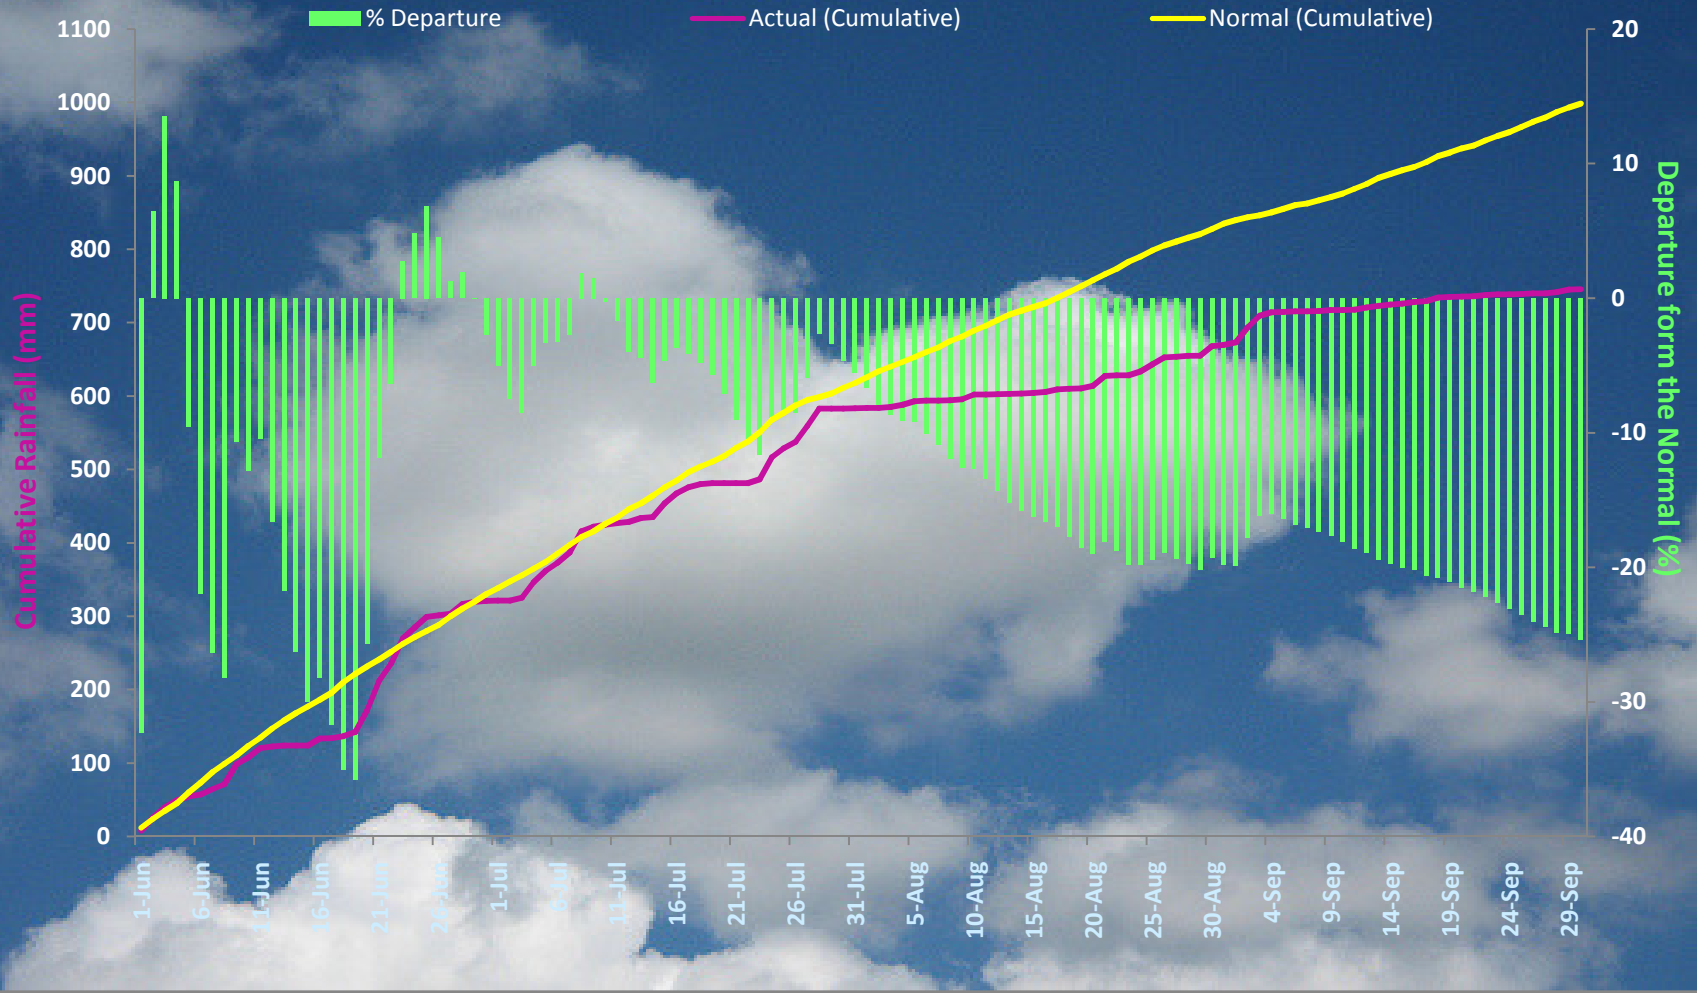

PERFORMANCE OF SOUTH WEST MONSOON 2016 OVER PALAKKAD From 01-Jun-2016 to 30-Sep-2016

CUMULATIVE RAINFALL FOR PALAKKAD- SW MONSOON 2016

SOUTH WEST MONSOON SEASON (%) DEPARTURE = -34.2 %

PERFORMANCE OF SOUTH WEST MONSOON 2016 OVER PATHANAMTHITTA From 01-Jun-2016 to 30-Sep-2016

CUMULATIVE RAINFALL FOR PATHANAMTHITTA- SW MONSOON 2016

SOUTH WEST MONSOON SEASON (%) DEPARTURE = -36.2 %

PERFORMANCE OF SOUTH WEST MONSOON 2016 OVER THIRUVANANTHAPURAM

From 01-Jun-2016 to 30-Sep-2016

PERFORMANCE OF SOUTH WEST MONSOON 2016 OVER THRISSUR From 01-Jun-2016 to 30-Sep-2016

CUMULATIVE RAINFALL FOR THRISSUR- SW MONSOON 2016

SOUTH WEST MONSOON SEASON (%) DEPARTURE = -44.5 %

PERFORMANCE OF SOUTH WEST MONSOON 2016 OVER WAYANAD

From 01-Jun-2016 to 30-Sep-2016

CUMULATIVE RAINFALL FOR WAYANAD- SW MONSOON 2016

SOUTH WEST MONSOON SEASON (%) DEPARTURE = -59.2 %

PERFORMANCE OF SOUTH WEST MONSOON 2016 OVER LAKSHADWEEP From 01-Jun-2016 to 30-Sep-2016

CUMULATIVE RAINFALL FOR LAKSHADWEEP- SW MONSOON 2016

SOUTH WEST MONSOON SEASON (%) DEPARTURE = -25.3 %