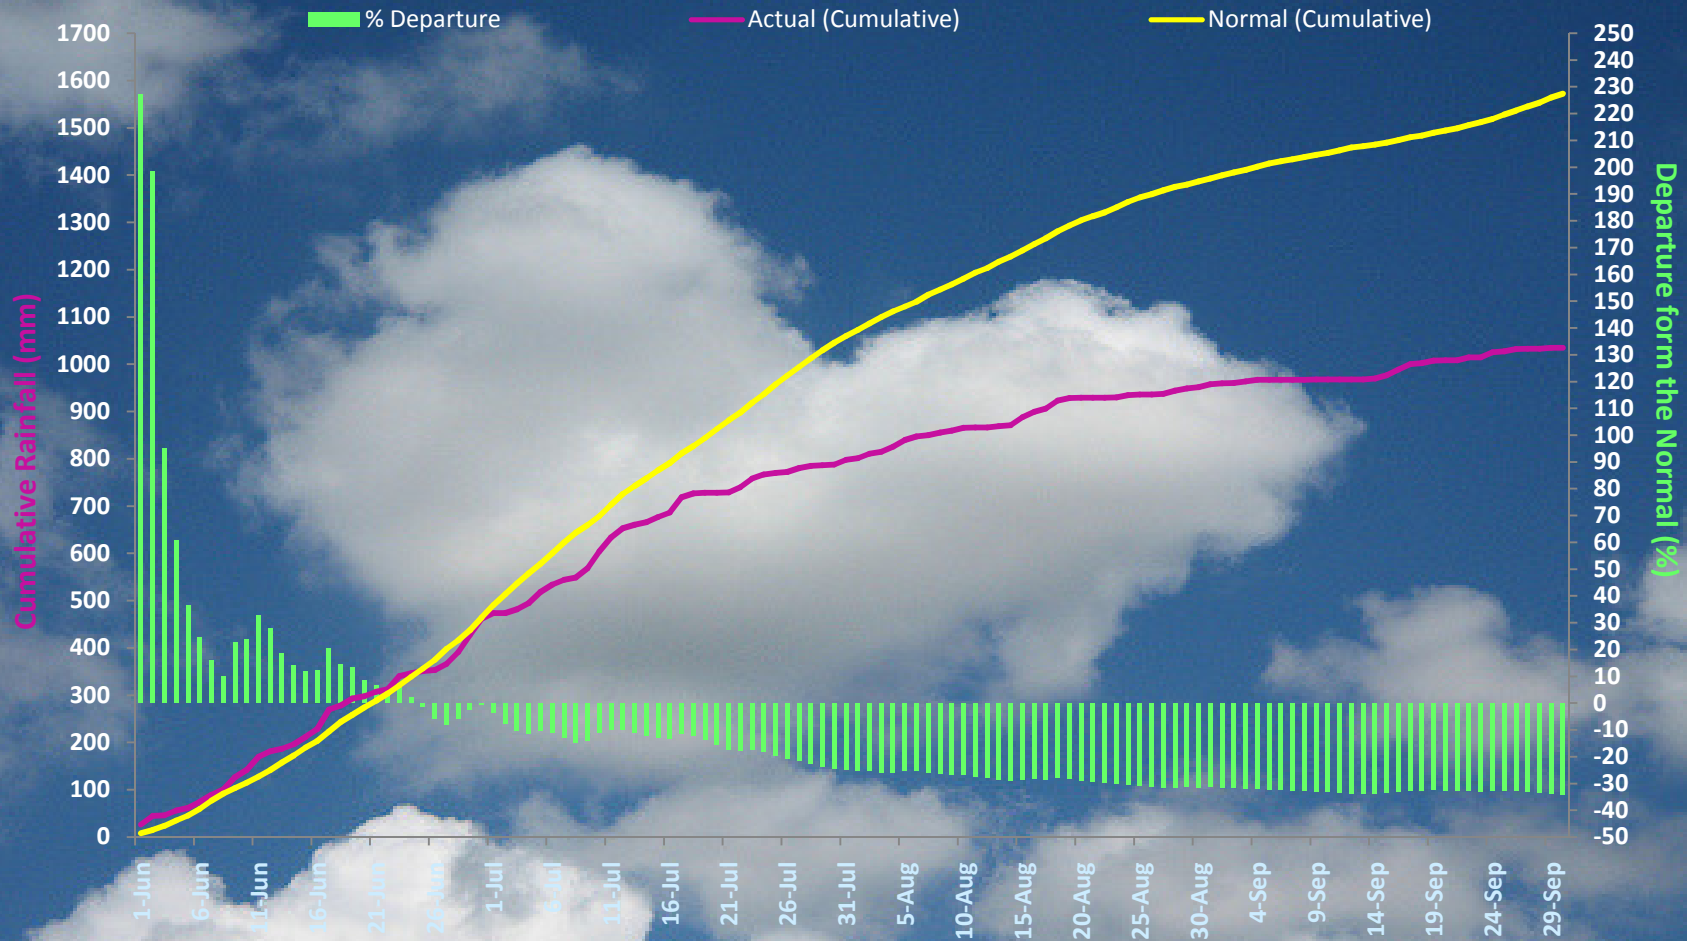

CUMULATIVE RAINFALL FOR KOTTAYAM- SW MONSOON 2016

SOUTH WEST MONSOON SEASON (%) DEPARTURE = -29.9 %

PERFORMANCE OF SOUTH WEST MONSOON 2016 OVER KOZHIKODE
From 01-Jun-2016 to 30-Sep-2016

CUMULATIVE RAINFALL FOR KOZHIKODE- SW MONSOON 2016

SOUTH WEST MONSOON SEASON (%) DEPARTURE = -27.5 %

PERFORMANCE OF SOUTH WEST MONSOON 2016 OVER MALAPPURAM From 01-Jun-2016 to 30-Sep-2016

CUMULATIVE RAINFALL FOR MALAPPURAM- SW MONSOON 2016

SOUTH WEST MONSOON SEASON (%) DEPARTURE = -39.3 %

PERFORMANCE OF SOUTH WEST MONSOON 2016 OVER PALAKKAD From 01-Jun-2016 to 30-Sep-2016

CUMULATIVE RAINFALL FOR PALAKKAD- SW MONSOON 2016

SOUTH WEST MONSOON SEASON (%) DEPARTURE = -34.2 %

PERFORMANCE OF SOUTH WEST MONSOON 2016 OVER PATHANAMTHITTA From 01-Jun-2016 to 30-Sep-2016