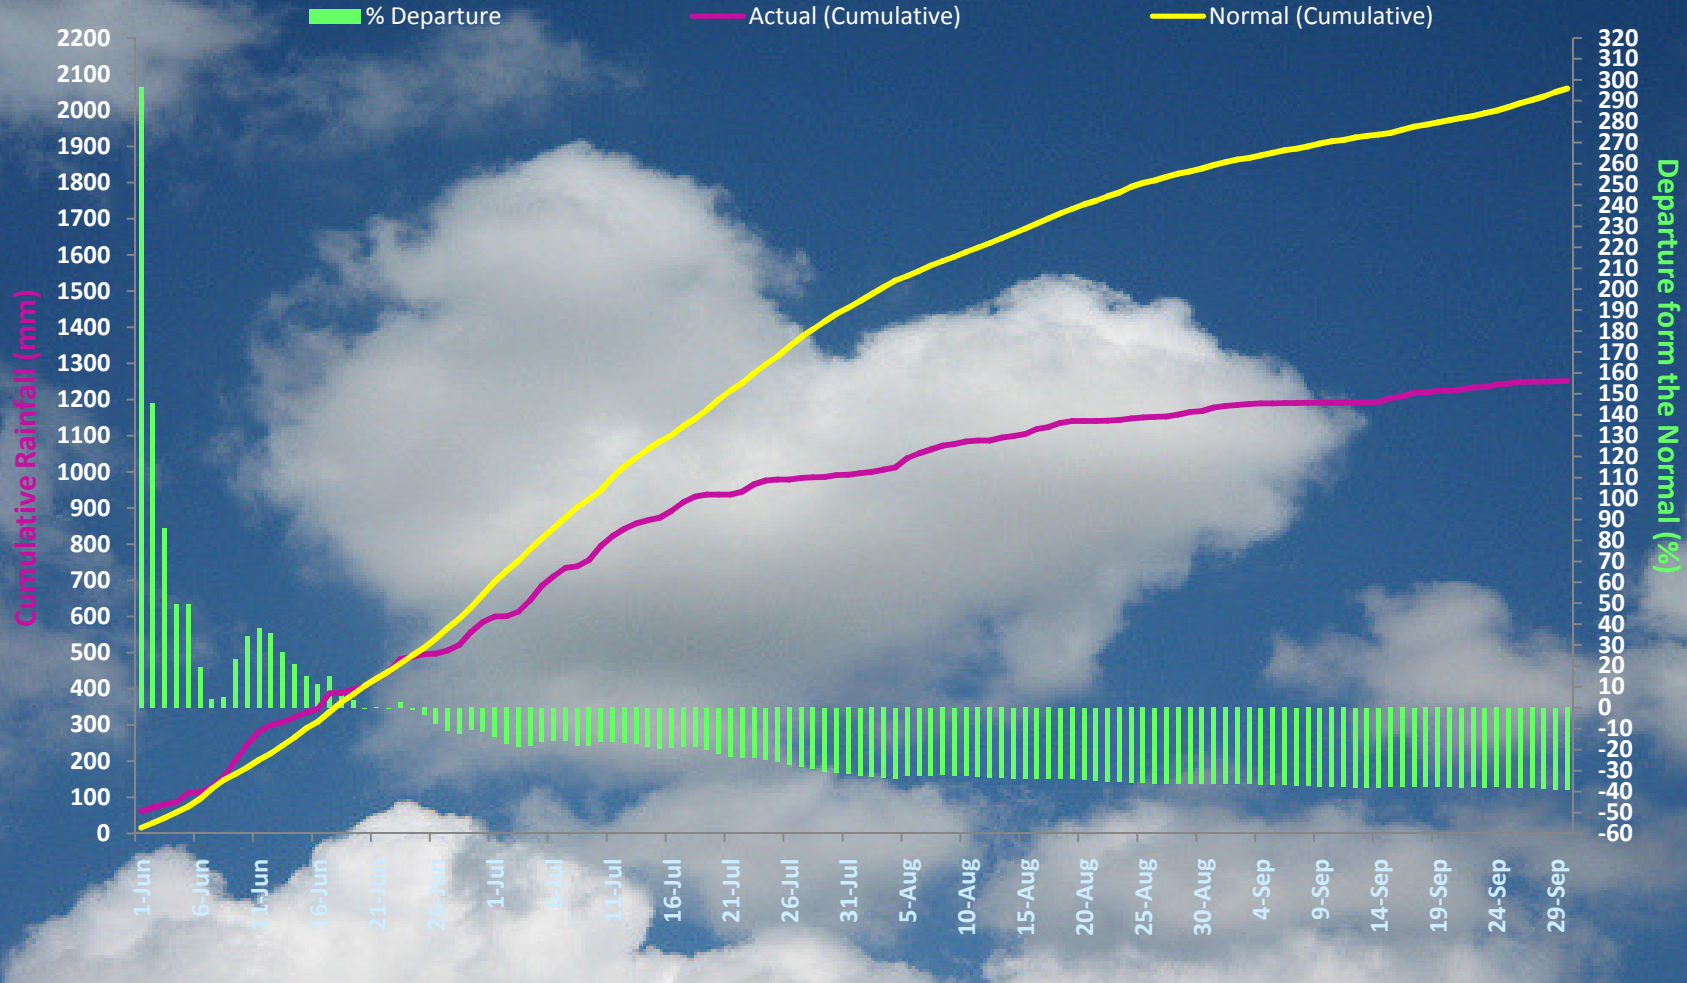

PERFORMANCE OF SOUTH WEST MONSOON 2016 OVER KASARAGOD

From 01-Jun-2016 to 30-Sep-2016

CUMULATIVE RAINFALL FOR KASARAGOD- SW MONSOON 2016

SOUTH WEST MONSOON SEASON (%) DEPARTURE = -25.1 %

PERFORMANCE OF SOUTH WEST MONSOON 2016 OVER KOLLAM

From 01-Jun-2016 to 30-Sep-2016

CUMULATIVE RAINFALL FOR KOLLAM- SW MONSOON 2016

SOUTH WEST MONSOON SEASON (%) DEPARTURE = -28.6 %

PERFORMANCE OF SOUTH WEST MONSOON 2016 OVER KOTTAYAM
From 01-Jun-2016 to 30-Sep-2016

CUMULATIVE RAINFALL FOR KOTTAYAM- SW MONSOON 2016

SOUTH WEST MONSOON SEASON (%) DEPARTURE = -29.9 %

PERFORMANCE OF SOUTH WEST MONSOON 2016 OVER KOZHIKODE
From 01-Jun-2016 to 30-Sep-2016

CUMULATIVE RAINFALL FOR KOZHIKODE- SW MONSOON 2016

SOUTH WEST MONSOON SEASON (%) DEPARTURE = -27.5 %

PERFORMANCE OF SOUTH WEST MONSOON 2016 OVER MALAPPURAM From 01-Jun-2016 to 30-Sep-2016

CUMULATIVE RAINFALL FOR MALAPPURAM- SW MONSOON 2016

SOUTH WEST MONSOON SEASON (%) DEPARTURE = -39.3 %