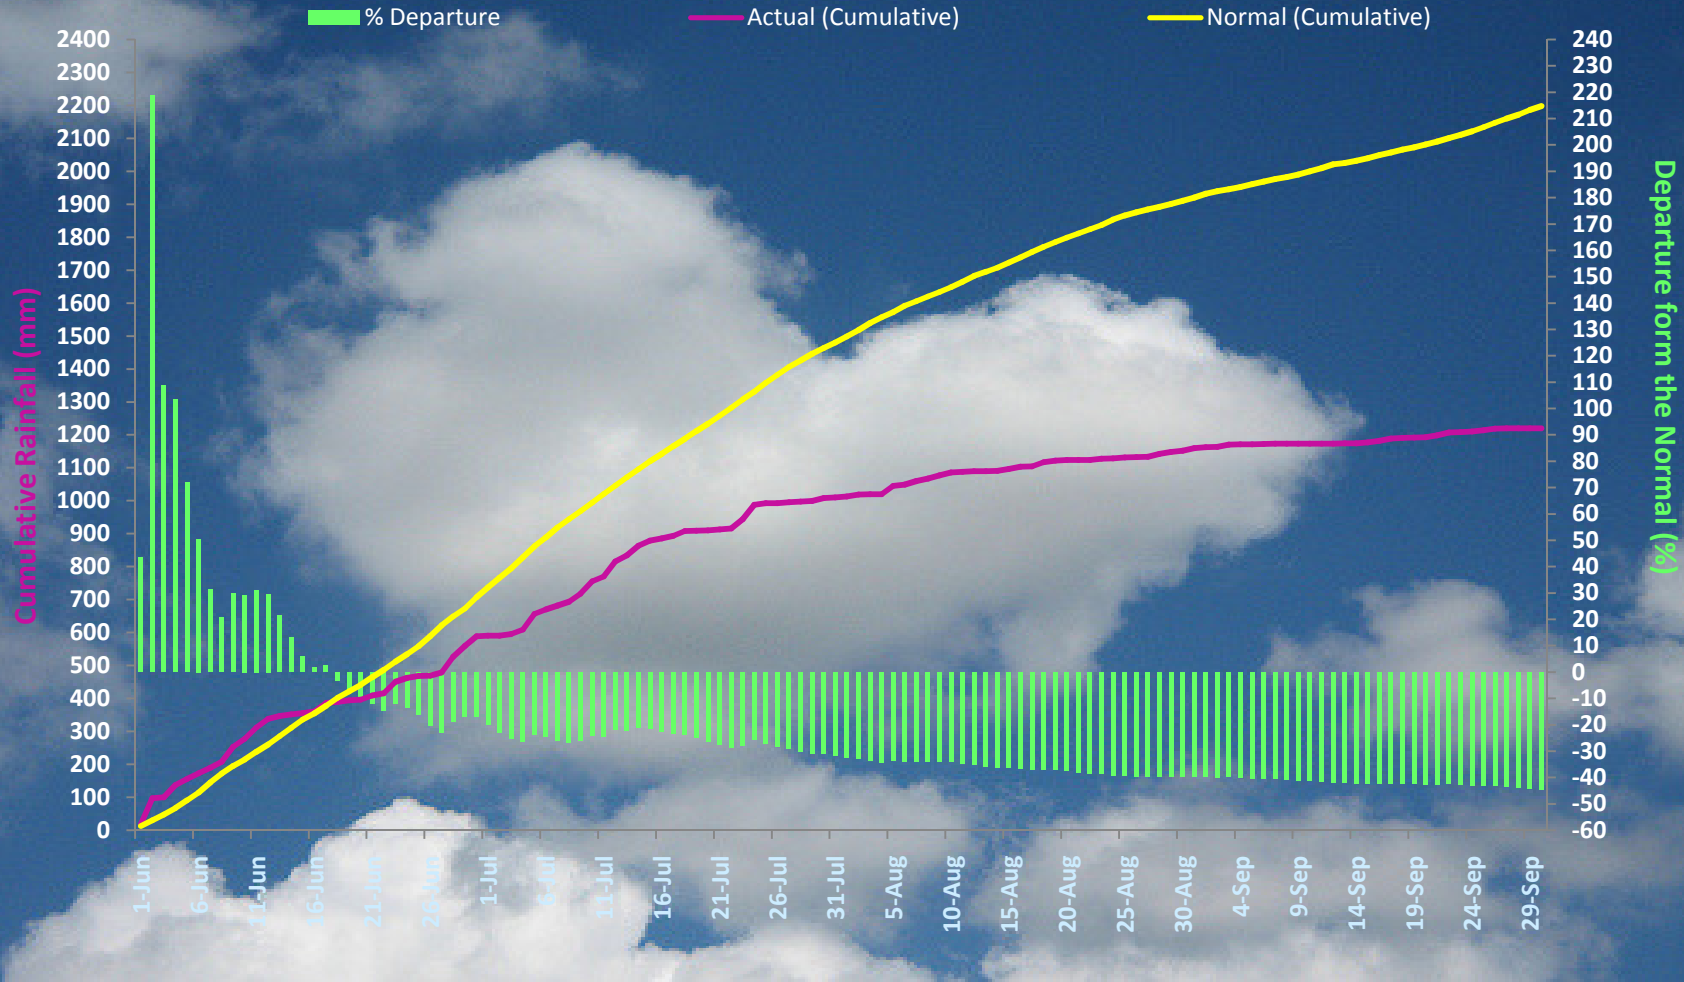

PERFORMANCE OF SOUTH WEST MONSOON 2016 OVER PALAKKAD From 01-Jun-2016 to 30-Sep-2016

CUMULATIVE RAINFALL FOR PALAKKAD- SW MONSOON 2016

SOUTH WEST MONSOON SEASON (%) DEPARTURE = -34.2 %

PERFORMANCE OF SOUTH WEST MONSOON 2016 OVER PATHANAMTHITTA From 01-Jun-2016 to 30-Sep-2016

CUMULATIVE RAINFALL FOR PATHANAMTHITTA- SW MONSOON 2016

SOUTH WEST MONSOON SEASON (%) DEPARTURE = -36.2 %

PERFORMANCE OF SOUTH WEST MONSOON 2016 OVER THIRUVANANTHAPURAM

From 01-Jun-2016 to 30-Sep-2016

PERFORMANCE OF SOUTH WEST MONSOON 2016 OVER THRISSUR From 01-Jun-2016 to 30-Sep-2016

CUMULATIVE RAINFALL FOR THRISSUR- SW MONSOON 2016

SOUTH WEST MONSOON SEASON (%) DEPARTURE = -44.5 %

PERFORMANCE OF SOUTH WEST MONSOON 2016 OVER WAYANAD

From 01-Jun-2016 to 30-Sep-2016

CUMULATIVE RAINFALL FOR WAYANAD- SW MONSOON 2016

SOUTH WEST MONSOON SEASON (%) DEPARTURE = -59.2 %

PERFORMANCE OF SOUTH WEST MONSOON 2016 OVER LAKSHADWEEP From 01-Jun-2016 to 30-Sep-2016

CUMULATIVE RAINFALL FOR LAKSHADWEEP- SW MONSOON 2016

SOUTH WEST MONSOON SEASON (%) DEPARTURE = -25.3 %