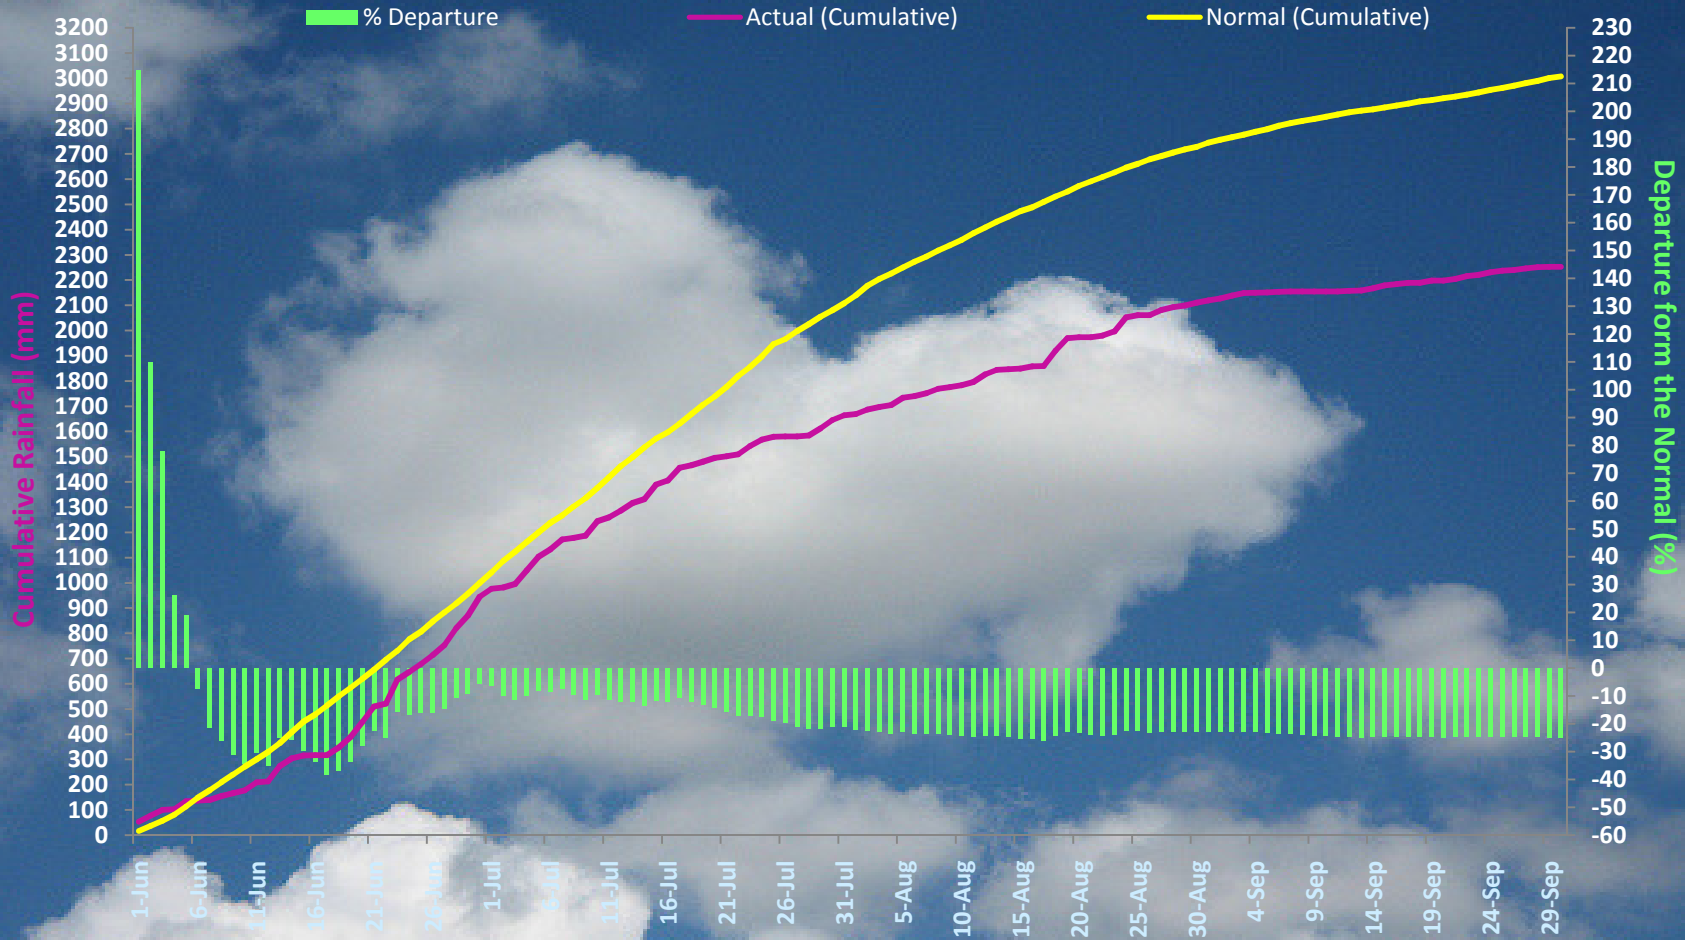

CUMULATIVE RAINFALL FOR ERNAKULAM- SW MONSOON 2016

SOUTH WEST MONSOON SEASON (%) DEPARTURE = -24.0 %

PERFORMANCE OF SOUTH WEST MONSOON 2016 OVER IDUKKI From 01-Jun-2016 to 30-Sep-2016

CUMULATIVE RAINFALL FOR IDUKKI- SW MONSOON 2016

SOUTH WEST MONSOON SEASON (%) DEPARTURE = -31.0 %

PERFORMANCE OF SOUTH WEST MONSOON 2016 OVER KANNUR From 01-Jun-2016 to 30-Sep-2016

CUMULATIVE RAINFALL FOR KANNUR- SW MONSOON 2016

SOUTH WEST MONSOON SEASON (%) DEPARTURE = -25.4 %

PERFORMANCE OF SOUTH WEST MONSOON 2016 OVER KASARAGOD

From 01-Jun-2016 to 30-Sep-2016

CUMULATIVE RAINFALL FOR KASARAGOD- SW MONSOON 2016

SOUTH WEST MONSOON SEASON (%) DEPARTURE = -25.1 %

PERFORMANCE OF SOUTH WEST MONSOON 2016 OVER KOLLAM