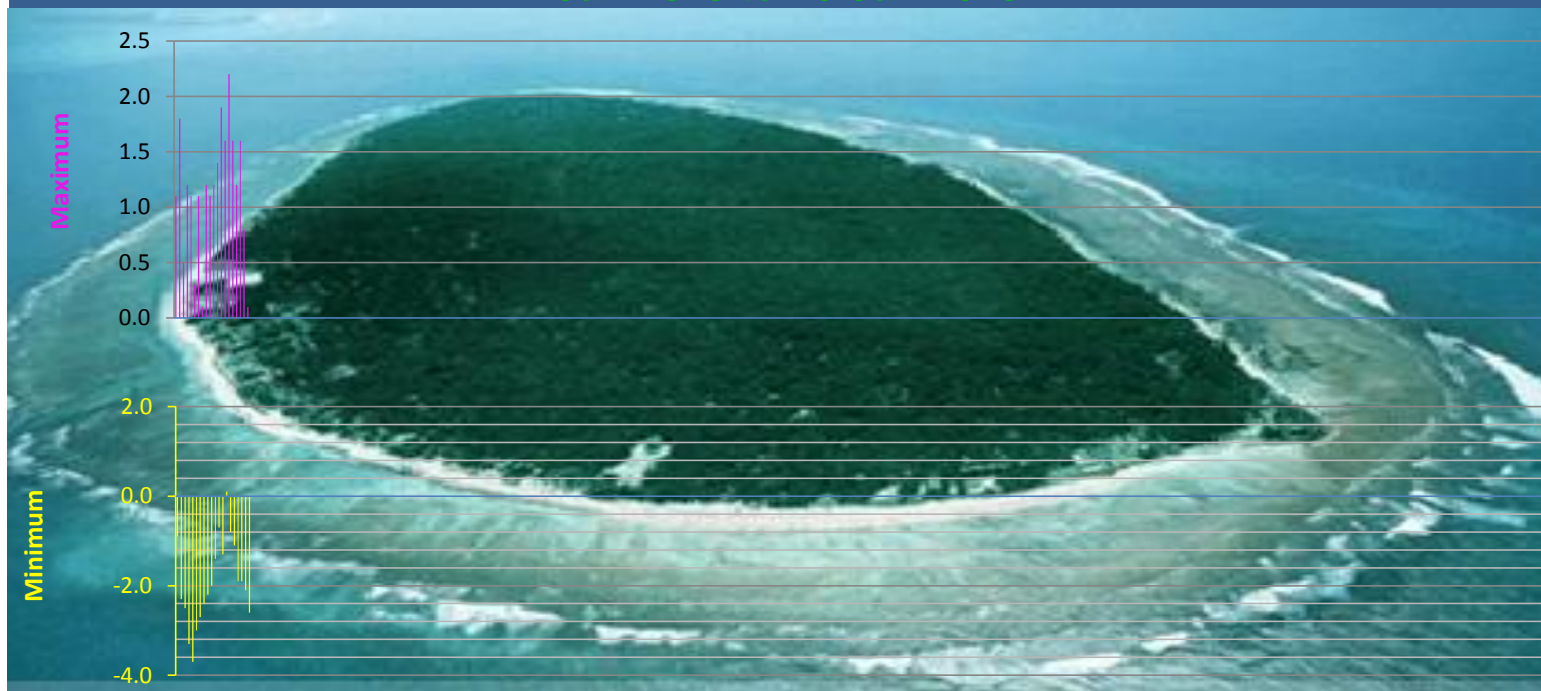

Date : 20.01.2019

Maximum = 31.8°C

Departure = 0.6°C

Minimum = 24.6°C

Departure = -1.3°C

TEMPERATURE ANOMALY OVER AMINI ISLAND 1-Jan-2019 to 20-Jan-2019

Date : 20.01.2019

Maximum = 31.9°C

Departure = 0.1°C

Minimum = 21.3°C

Departure = -2.6°C

TEMPERATURE ANOMALY OVER MINICOY ISLAND 1-Jan-2019 to 20-Jan-2019

Date : 20.01.2019

Maximum = 31.2°C

Departure = 0.2°C

Minimum = 21.7°C

Departure = -2.4°C